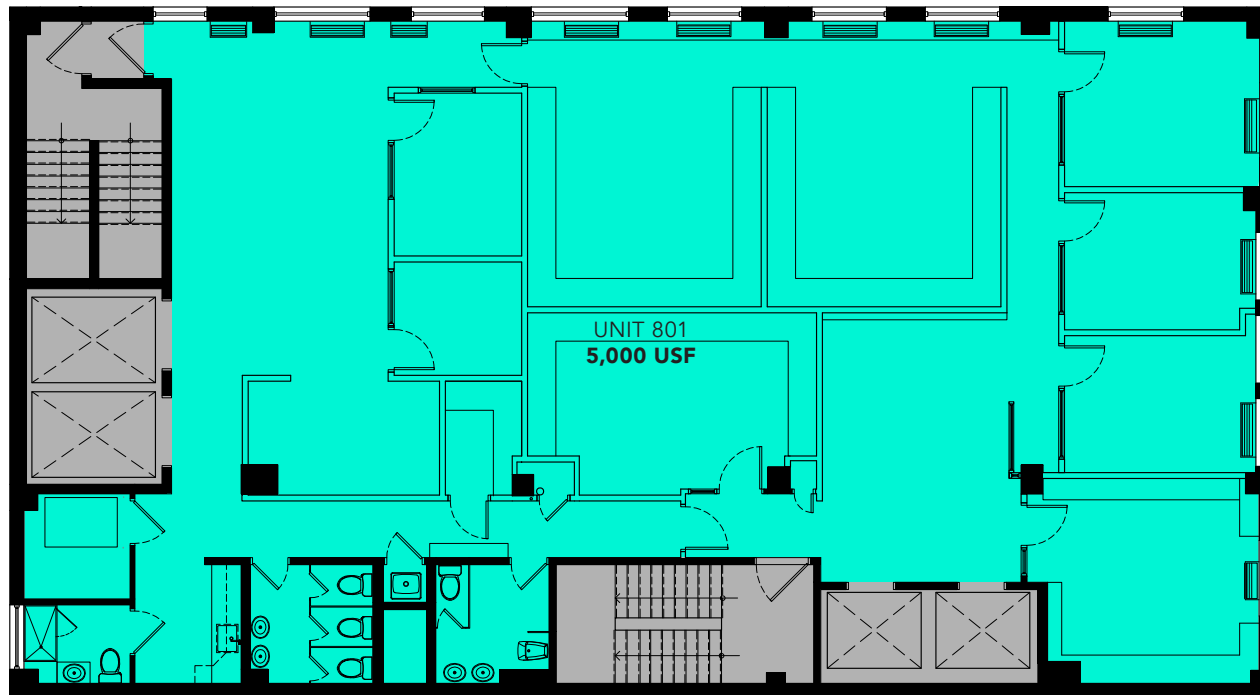

8TH FLOOR : 5,000 SF

148 MADISON AVE

E 32ND ST

MADISON AVENUE

 Available

 Elevators / Stairs

148 Madison Ave, New York, NY 10016