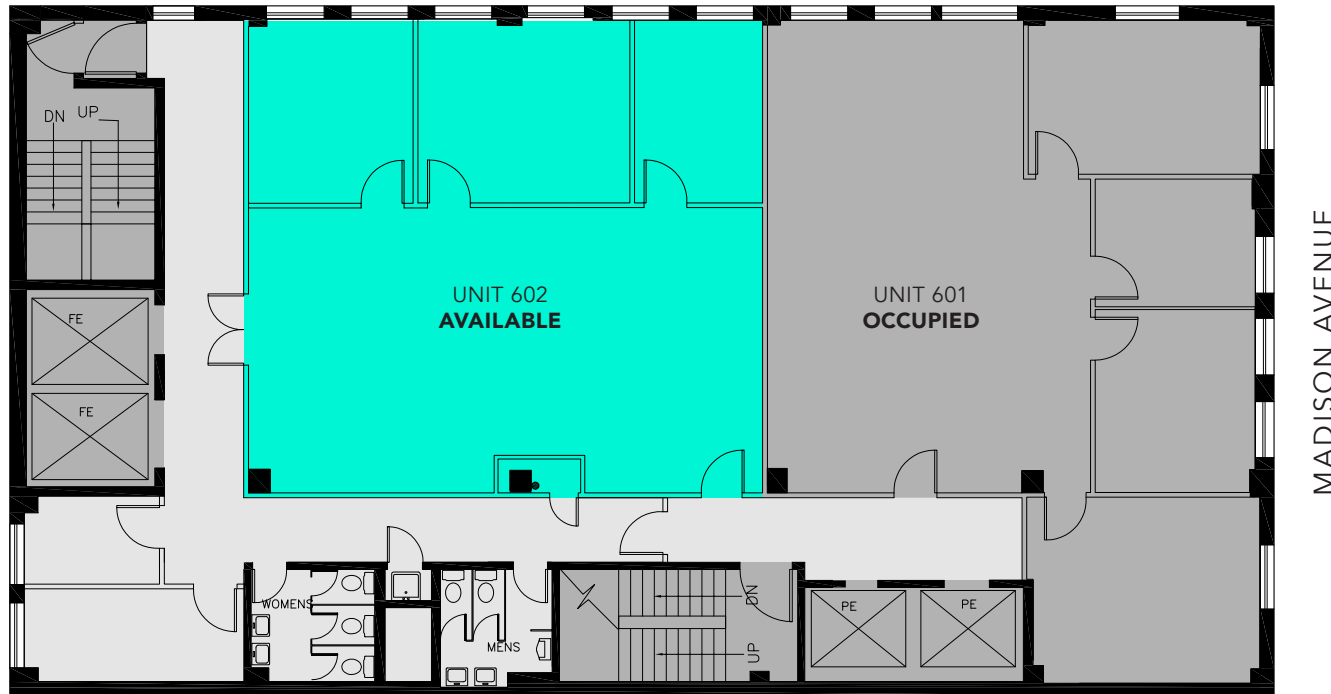

6TH FLOOR : 2,286 SF

148 MADISON AVE

E 32ND ST

 Available

 Common Area

 Occupied / Elevators / Stairs

148 Madison Ave, New York, NY 10016