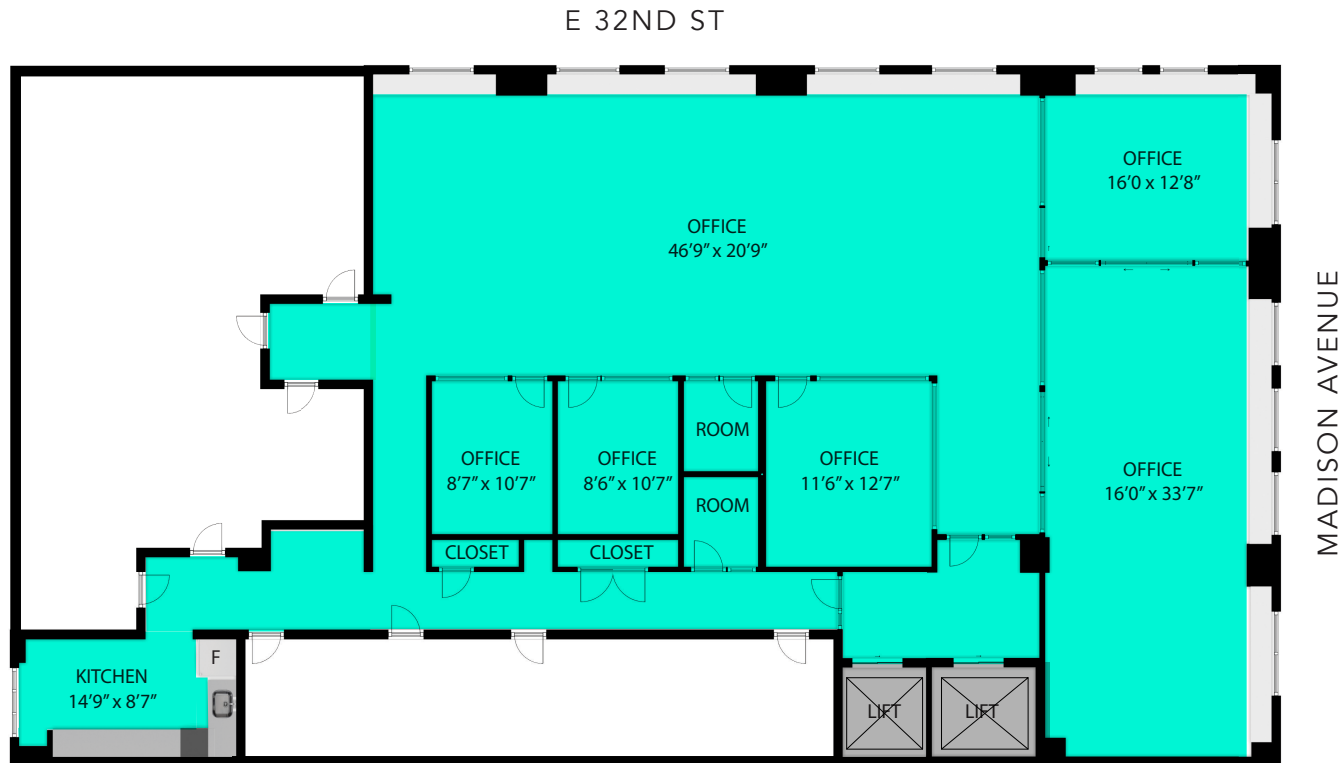

# 4TH FLOOR : 5,000 SF

148 MADISON AVE

 Available

 Elevators / Stairs

148 Madison Ave, New York, NY 10016