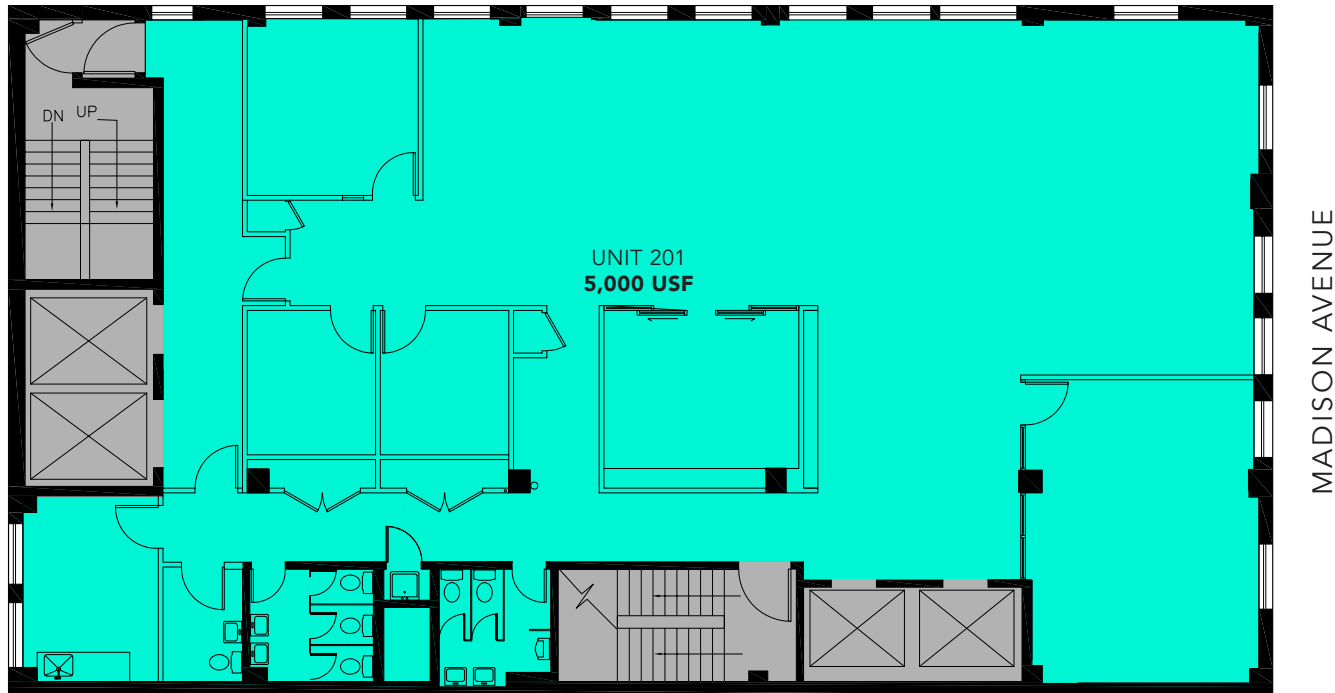

2ND FLOOR : 5,000 SF

148 MADISON AVE

E 32ND ST

 Available

 Elevators / Stairs

148 Madison Ave, New York, NY 10016