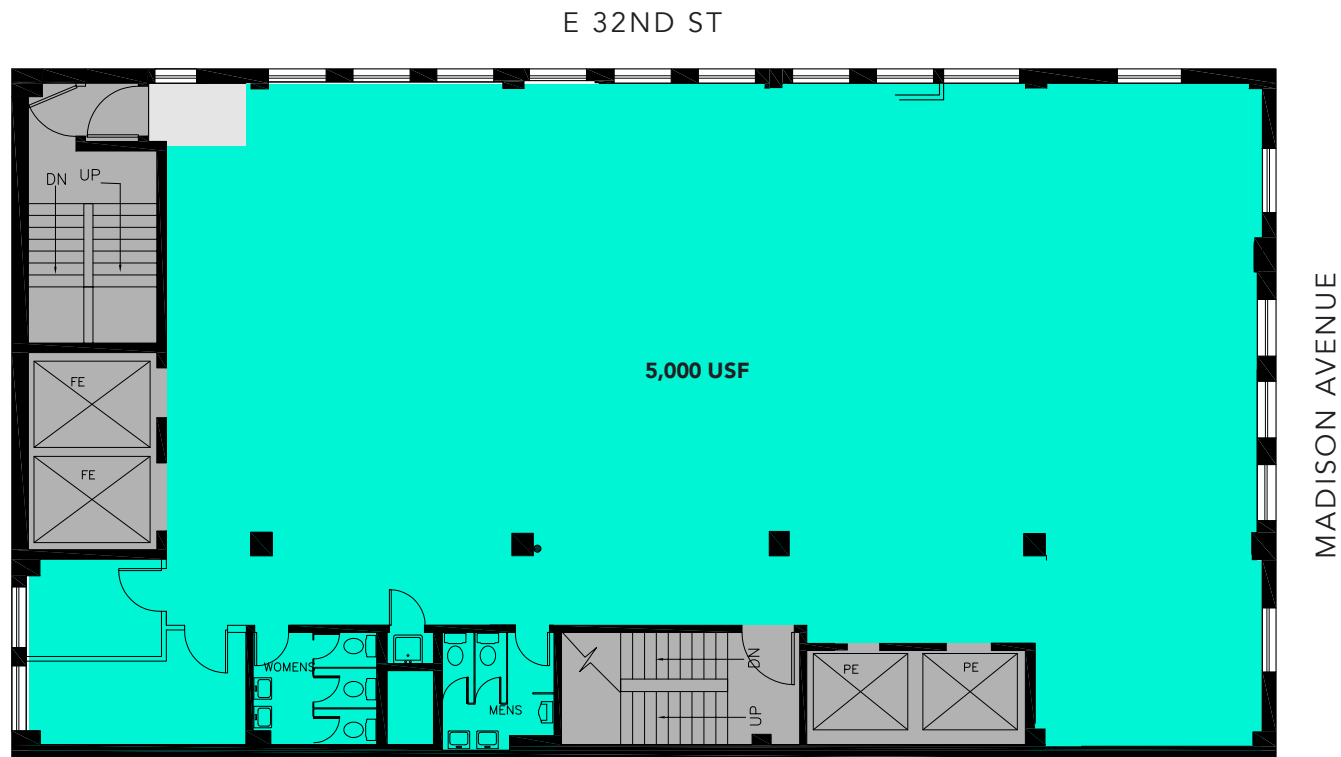

# 16TH FLOOR : 5,000 SF

148 MADISON AVE

 Available

 Common Area

 Elevators / Stairs

148 Madison Ave, New York, NY 10016