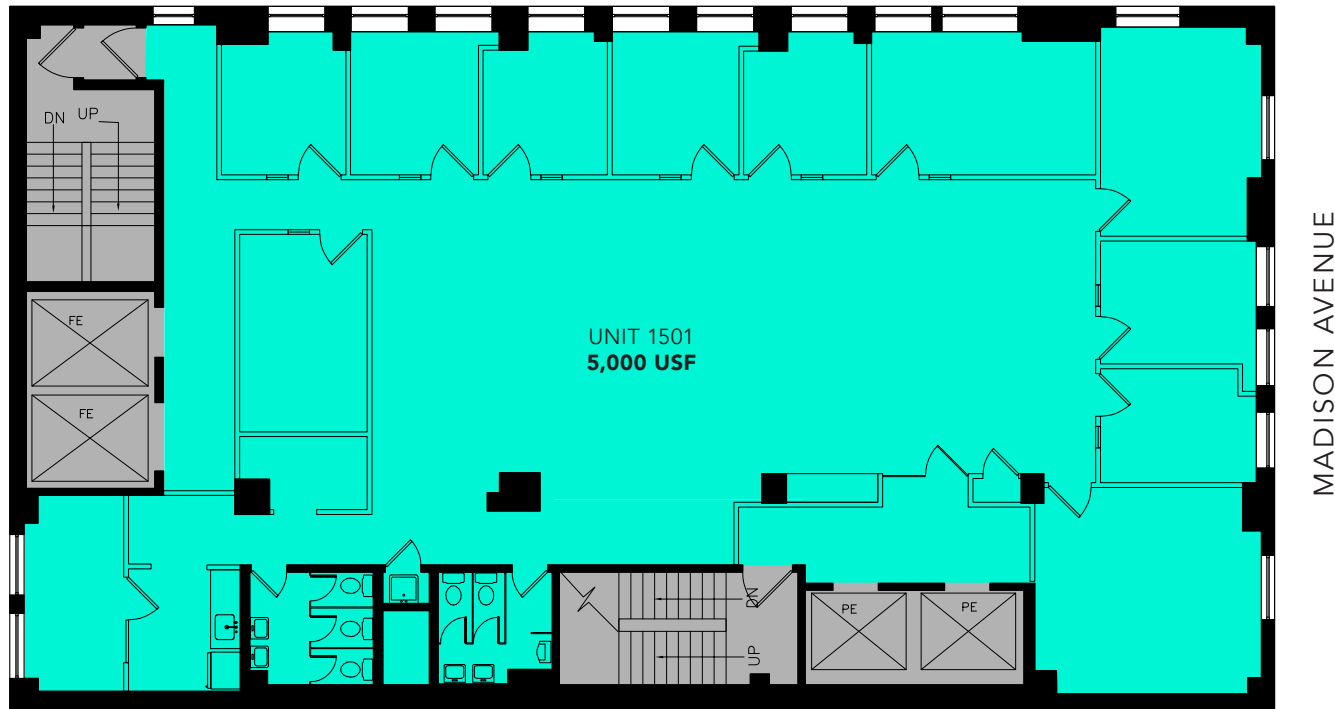

15TH FLOOR : 5,000 SF

148 MADISON AVE

E 32ND ST

 Available

 Elevators / Stairs

148 Madison Ave, New York, NY 10016