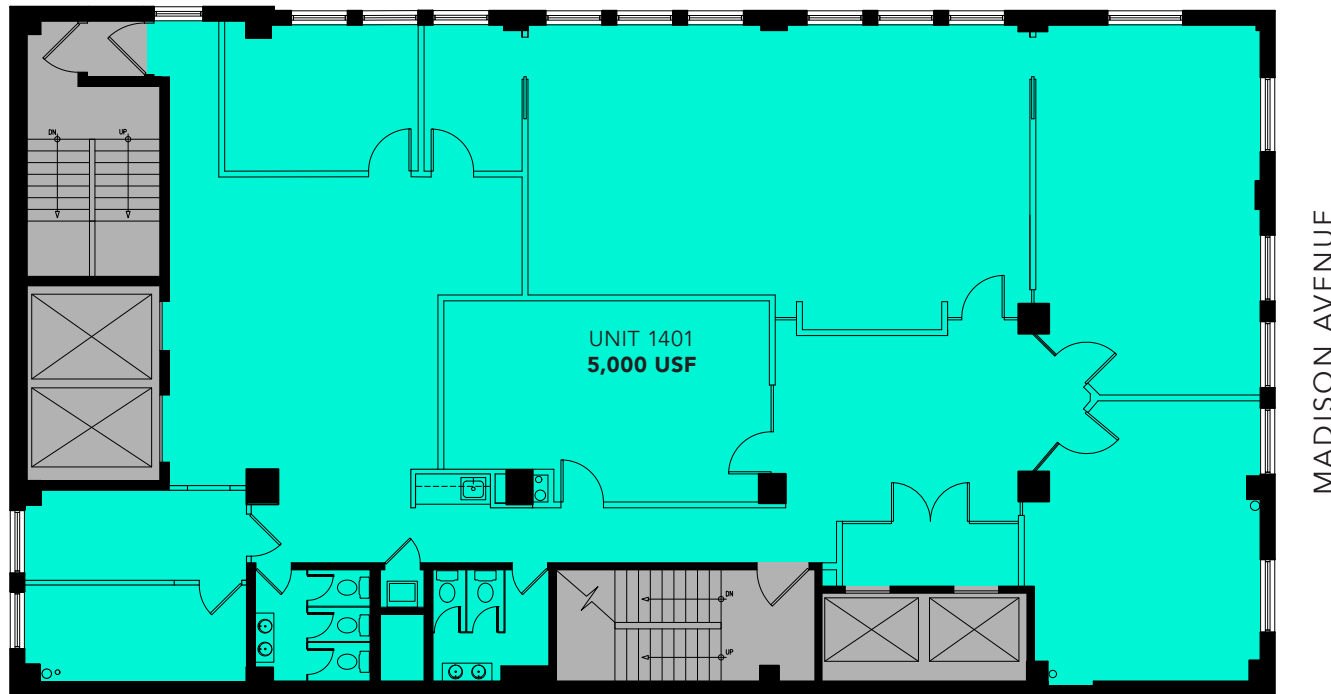

14TH FLOOR : 5,000 SF

148 MADISON AVE

E 32ND ST

 Available

 Elevators / Stairs

148 Madison Ave, New York, NY 10016