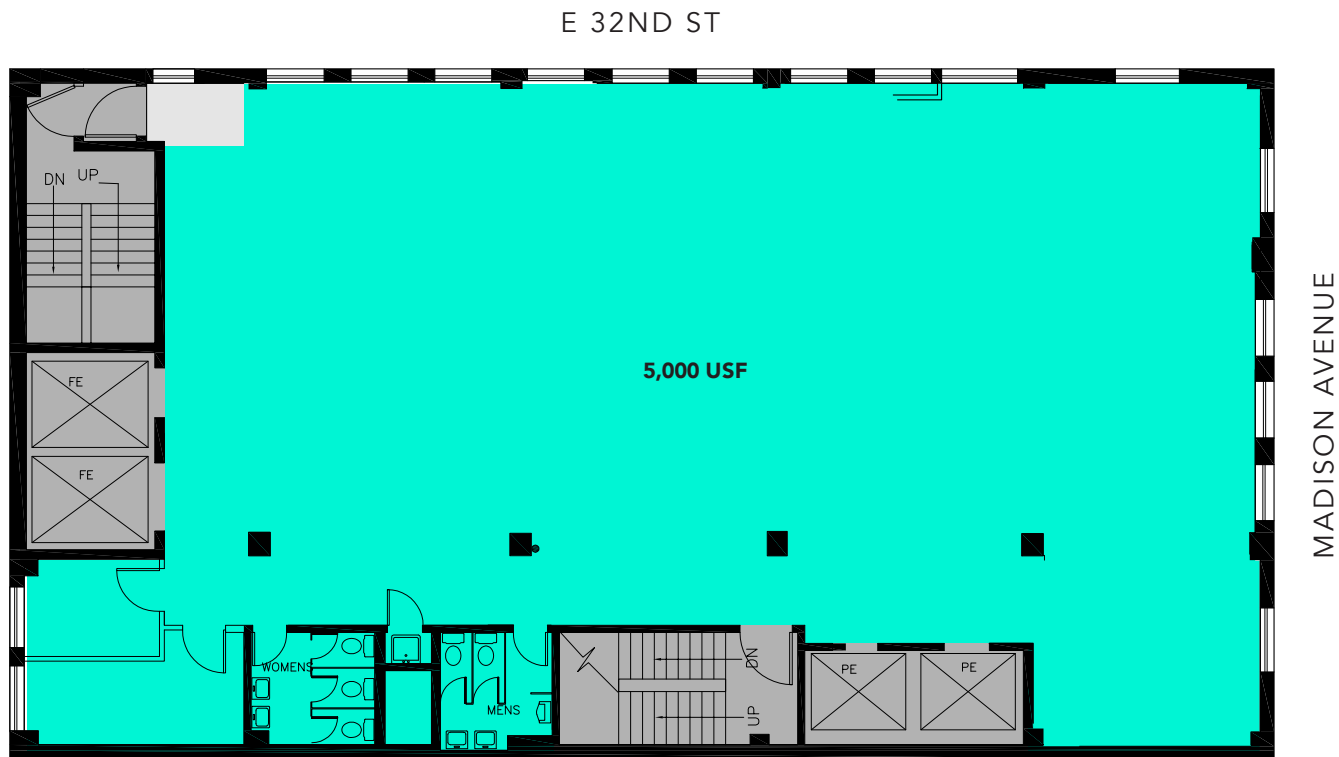

# 12TH FLOOR : 5,000 SF

148 MADISON AVE

 Available

 Common Area

 Elevators / Stairs

148 Madison Ave, New York, NY 10016