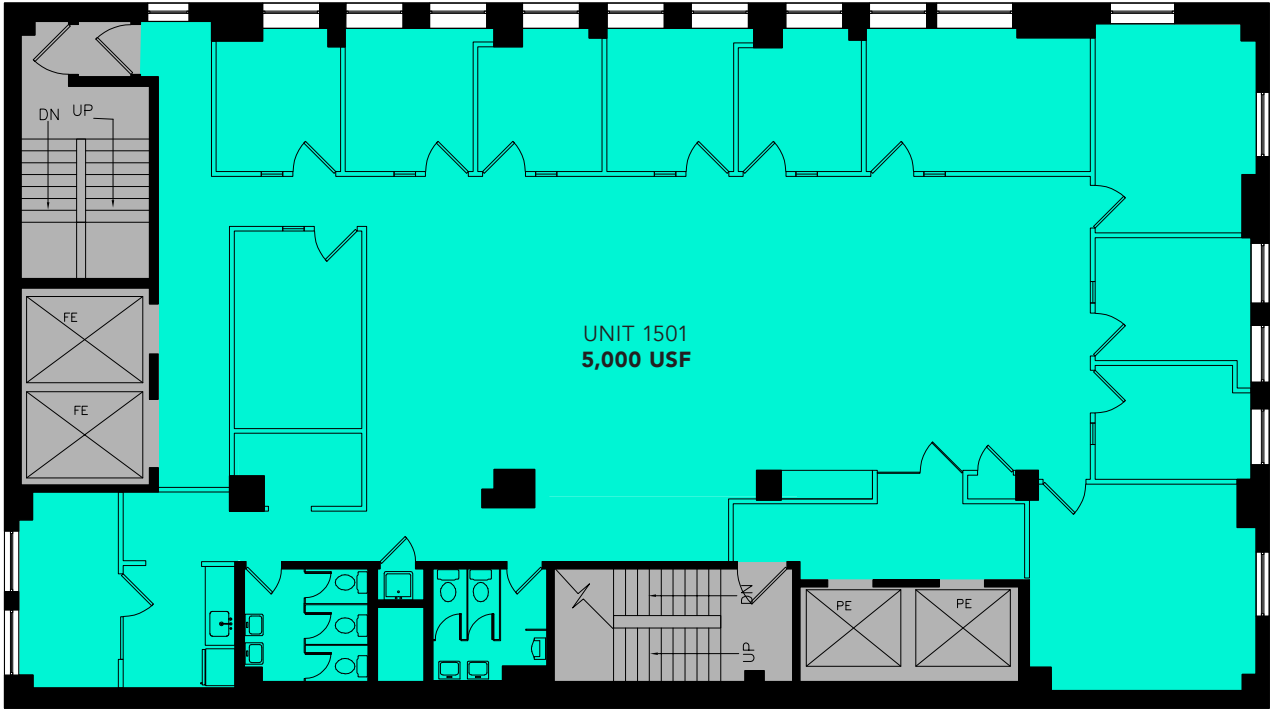

148 MADISON AVE

E 32ND ST

 Available

 Elevators / Stairs

148 Madison Ave, New York, NY 10016

15TH FLOOR : 5,000 SF

148 MADISON AVE

E 32ND ST

MADISON AVENUE

 Available

 Elevators / Stairs

148 Madison Ave, New York, NY 10016

16TH FLOOR : 5,000 SF

148 MADISON AVE

 Available

 Common Area