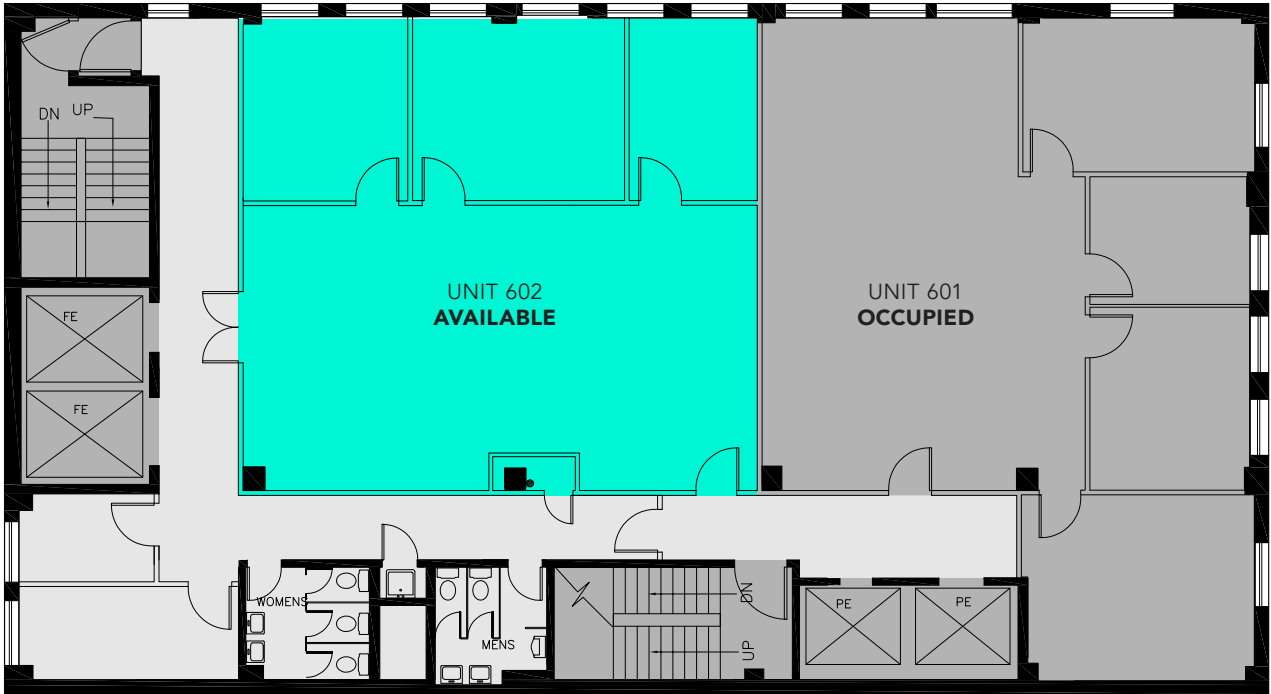

2ND FLOOR : 5,000 SF

148 MADISON AVE

E 32ND ST

 Available

 Elevators / Stairs

148 Madison Ave, New York, NY 10016

4TH FLOOR : 5,000 SF

148 MADISON AVE

 Available

 Elevators / Stairs

148 Madison Ave, New York, NY 10016

6TH FLOOR : 2,286 SF

148 MADISON AVE

E 32ND ST

 Available

 Common Area

 Occupied / Elevators / Stairs

148 Madison Ave, New York, NY 10016

8TH FLOOR : 5,000 SF

148 MADISON AVE

E 32ND ST

MADISON AVENUE

 Available

 Elevators / Stairs

148 Madison Ave, New York, NY 10016

12TH FLOOR : 5,000 SF

148 MADISON AVE

 Available

 Common Area

 Elevators / Stairs

148 Madison Ave, New York, NY 10016

14TH FLOOR : 5,000 SF