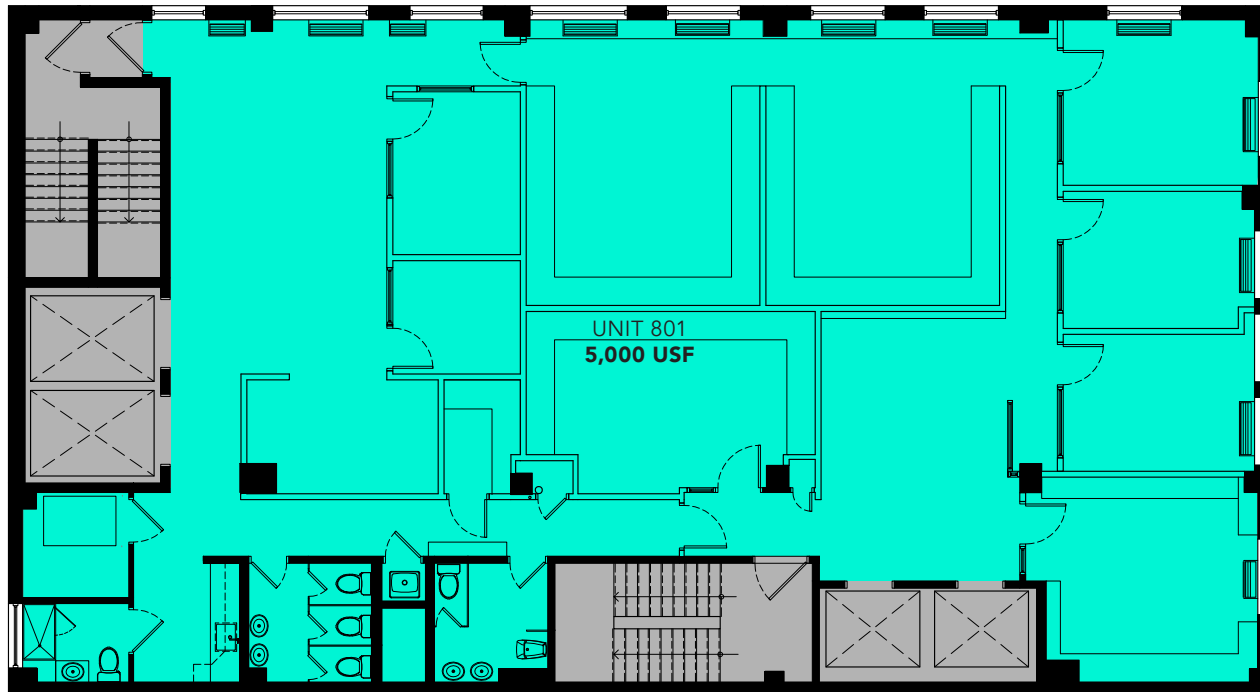

 Available

 Elevators / Stairs

148 Madison Ave, New York, NY 10016

6TH FLOOR : 2,286 SF

148 MADISON AVE

E 32ND ST

 Available

 Common Area

 Occupied / Elevators / Stairs

148 Madison Ave, New York, NY 10016

8TH FLOOR : 5,000 SF

148 MADISON AVE

E 32ND ST

MADISON AVENUE

 Available

 Elevators / Stairs

148 Madison Ave, New York, NY 10016

12TH FLOOR : 5,000 SF

148 MADISON AVE

 Available

 Common Area

 Elevators / Stairs

148 Madison Ave, New York, NY 10016

14TH FLOOR : 5,000 SF