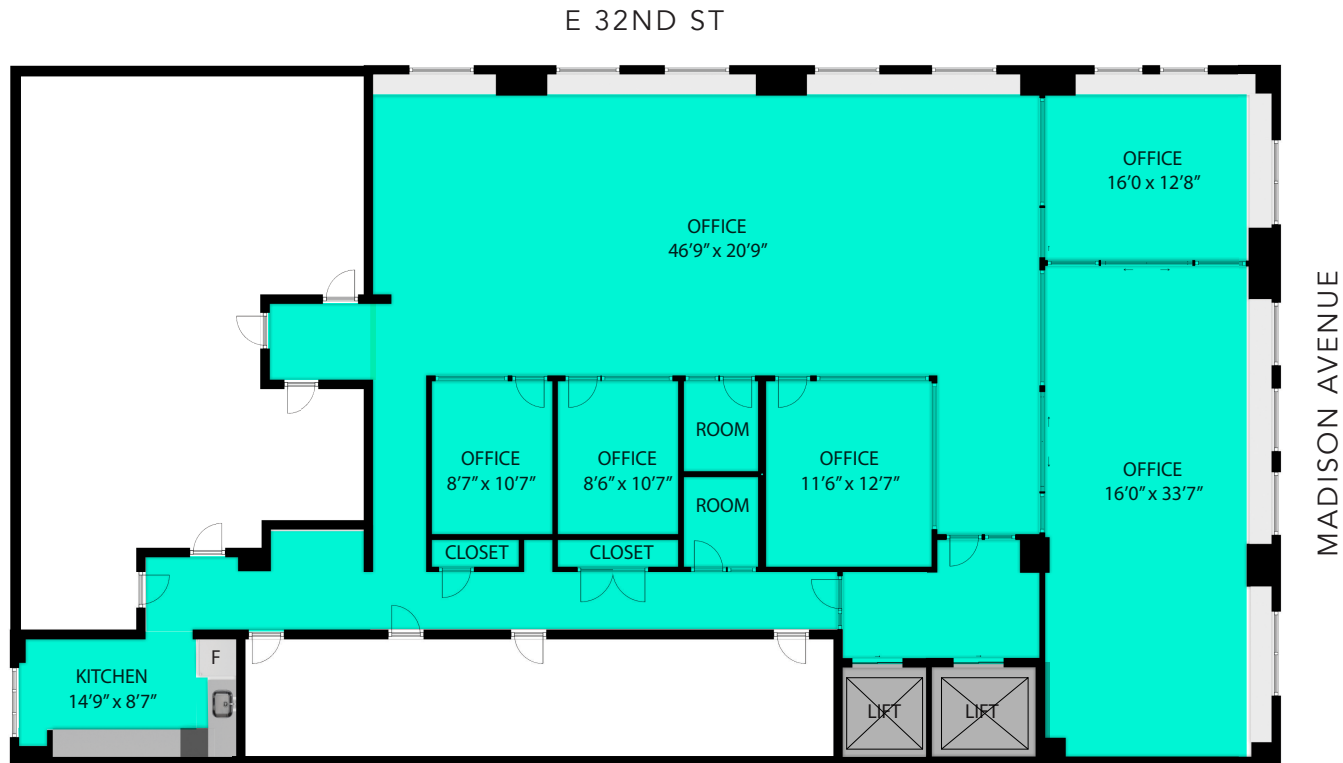

2ND FLOOR : 5,000 SF

148 MADISON AVE

E 32ND ST

 Available

 Elevators / Stairs

148 Madison Ave, New York, NY 10016

4TH FLOOR : 5,000 SF

148 MADISON AVE

 Available

 Elevators / Stairs

148 Madison Ave, New York, NY 10016

6TH FLOOR : 2,286 SF

148 MADISON AVE

E 32ND ST

 Available

 Common Area

 Occupied / Elevators / Stairs

148 Madison Ave, New York, NY 10016

8TH FLOOR : 5,000 SF

148 MADISON AVE

E 32ND ST

MADISON AVENUE

 Available

 Elevators / Stairs

148 Madison Ave, New York, NY 10016

12TH FLOOR : 5,000 SF

148 MADISON AVE

 Available

 Common Area

 Elevators / Stairs

148 Madison Ave, New York, NY 10016

14TH FLOOR : 5,000 SF