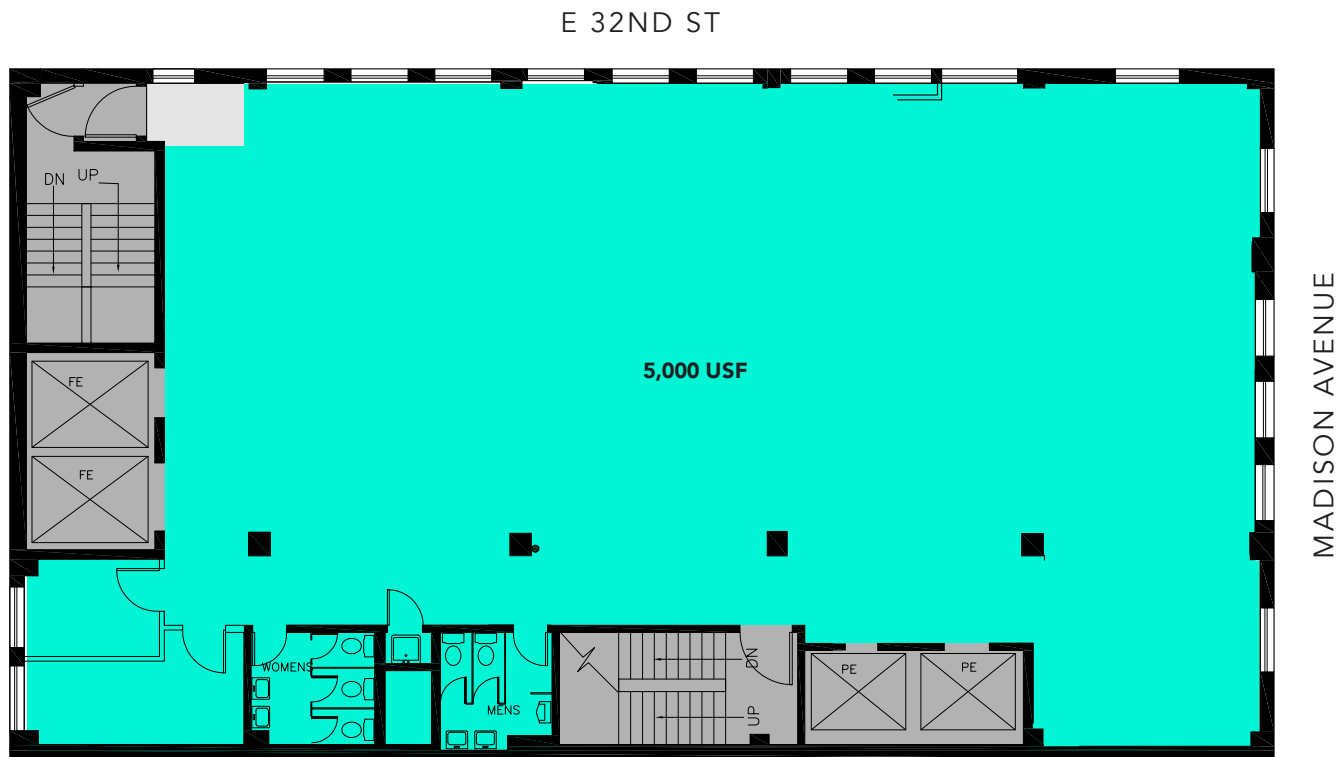

 Available

 Elevators / Stairs

148 Madison Ave, New York, NY 10016

6TH FLOOR : 2,286 SF

148 MADISON AVE

E 32ND ST

 Available

 Common Area

 Occupied / Elevators / Stairs

148 Madison Ave, New York, NY 10016

8TH FLOOR : 5,000 SF

148 MADISON AVE

E 32ND ST

MADISON AVENUE

 Available

 Elevators / Stairs

148 Madison Ave, New York, NY 10016

12TH FLOOR : 5,000 SF

148 MADISON AVE

 Available

 Common Area

 Elevators / Stairs

148 Madison Ave, New York, NY 10016

14TH FLOOR : 5,000 SF