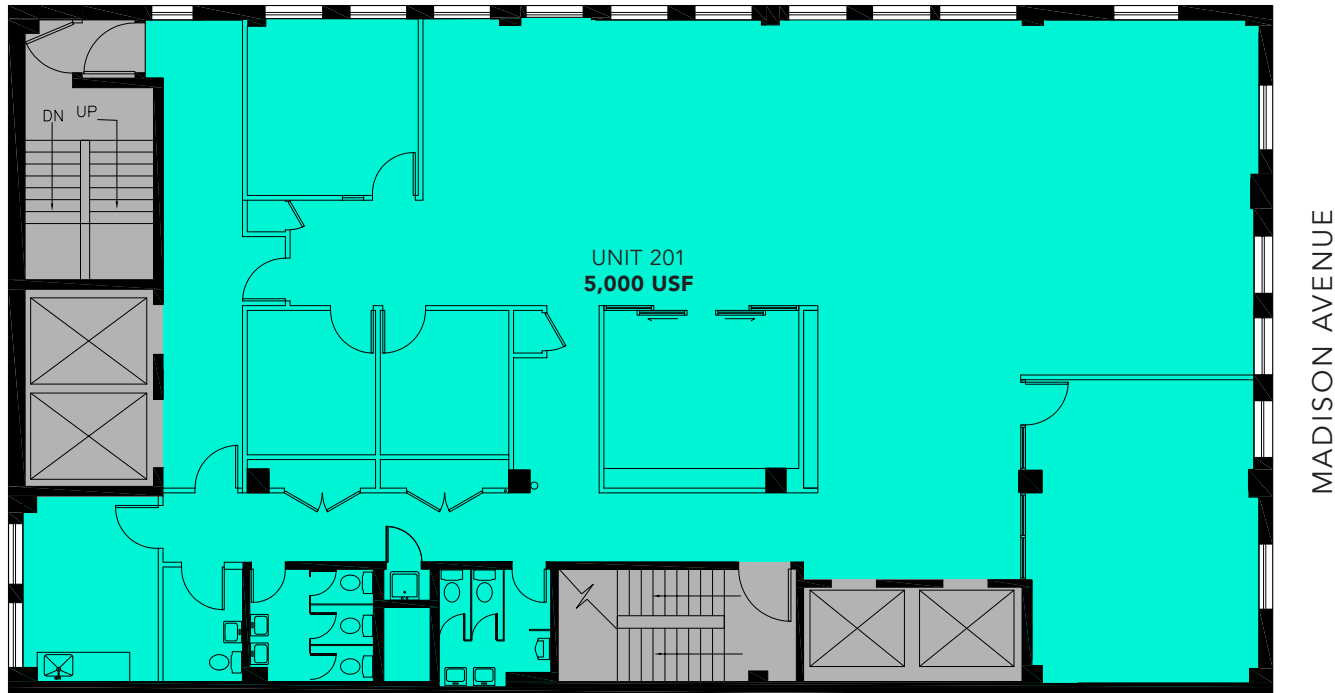

2ND FLOOR : 5,000 SF

148 MADISON AVE

E 32ND ST

 Available

 Elevators / Stairs

148 Madison Ave, New York, NY 10016

4TH FLOOR : 5,000 SF

148 MADISON AVE

 Available

 Elevators / Stairs

148 Madison Ave, New York, NY 10016

6TH FLOOR : 2,286 SF

148 MADISON AVE

E 32ND ST

 Available

 Common Area

 Occupied / Elevators / Stairs

148 Madison Ave, New York, NY 10016

8TH FLOOR : 5,000 SF

148 MADISON AVE

E 32ND ST

MADISON AVENUE

 Available

 Elevators / Stairs

148 Madison Ave, New York, NY 10016

12TH FLOOR : 5,000 SF

148 MADISON AVE

 Available

 Common Area

 Elevators / Stairs

148 Madison Ave, New York, NY 10016

14TH FLOOR : 5,000 SF