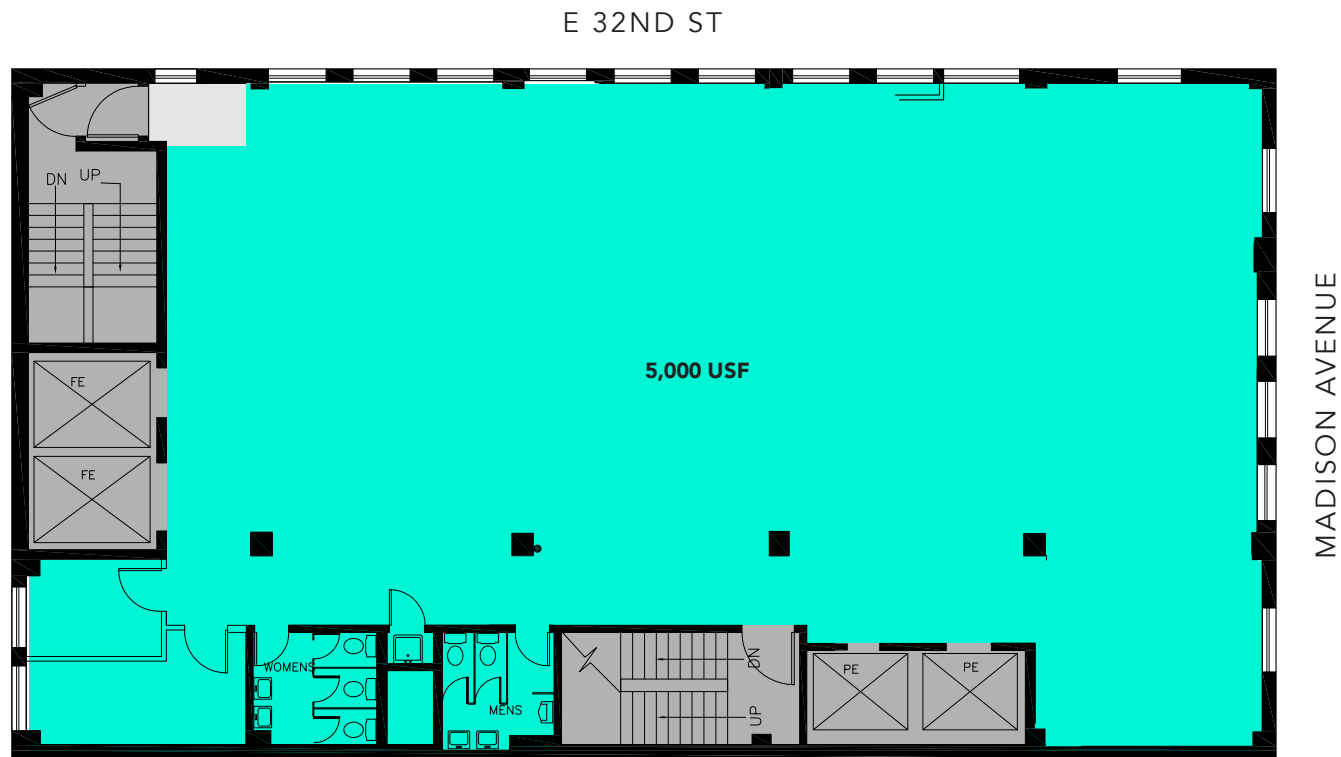

MADISON AVENUE

 Available

 Elevators / Stairs

148 Madison Ave, New York, NY 10016

16TH FLOOR : 5,000 SF

148 MADISON AVE

 Available

 Common Area