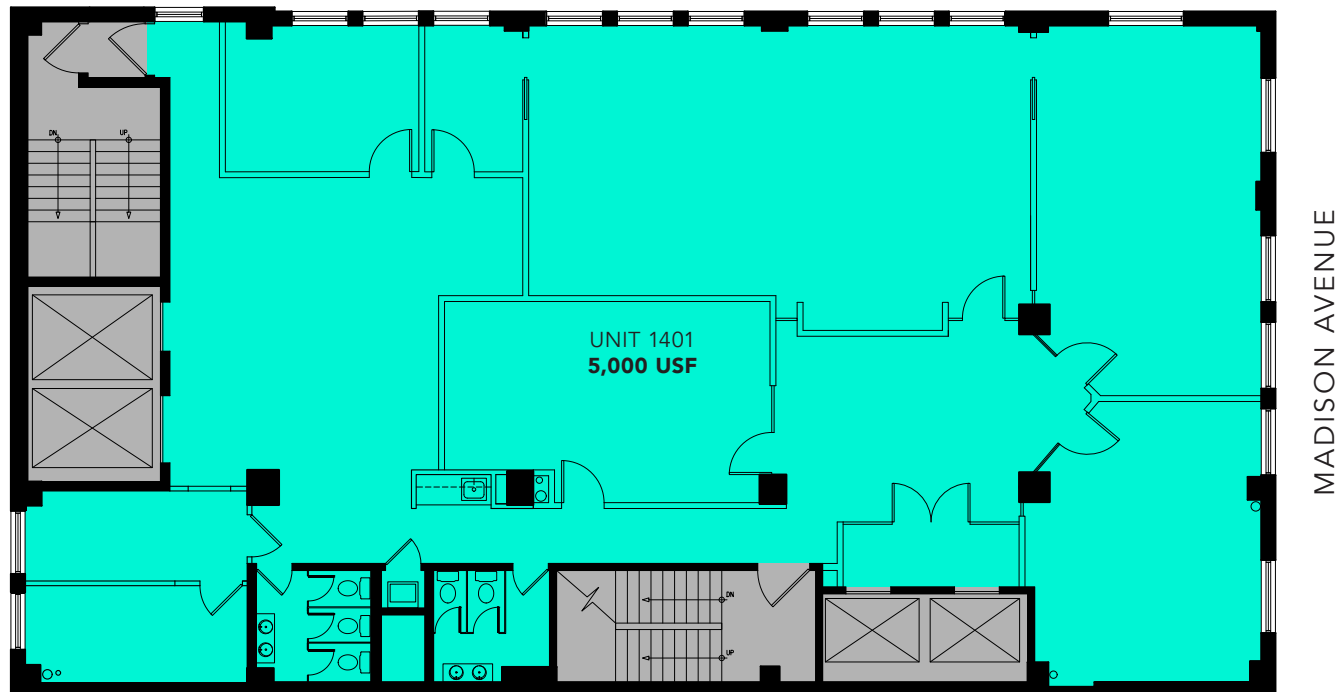

148 Madison Ave, New York, NY 10016

12TH FLOOR : 5,000 SF

148 MADISON AVE

 Available

 Common Area

 Elevators / Stairs

148 Madison Ave, New York, NY 10016

14TH FLOOR : 5,000 SF

148 MADISON AVE

E 32ND ST

 Available

 Elevators / Stairs

148 Madison Ave, New York, NY 10016

15TH FLOOR : 5,000 SF

148 MADISON AVE

E 32ND ST